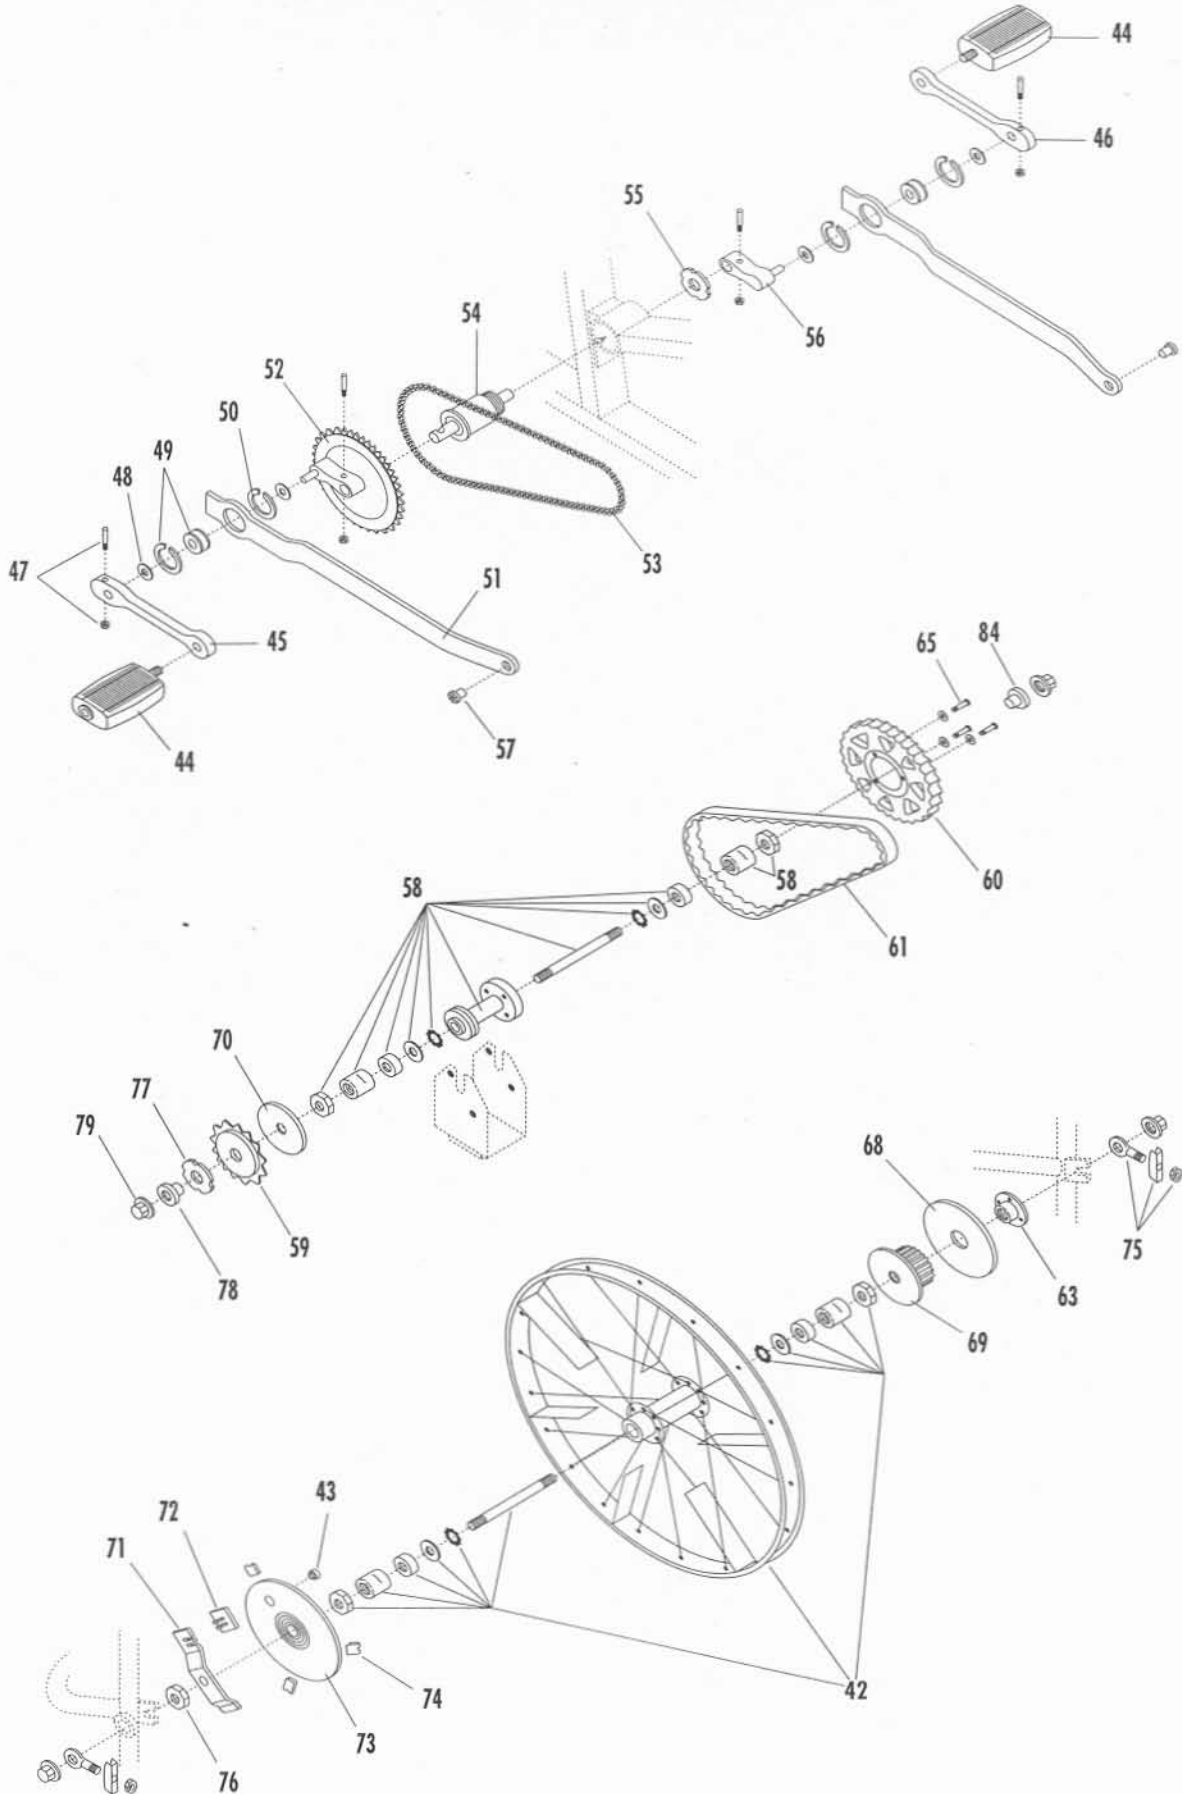

AIRDYNE PRO/COMP (BIG FAN)

REPAIR PARTS
22

AirDyne Pro/Comp

AIRDYNE PRO/COMP (BIG FAN)

Schwinn Air SYSTEMS

REPAIR PARTS
23

	AIRDYNE (AD5) REPLACEMENT PARTS	PRO GREY	PRO LE, CHAMPAGNE	COMP. BLUE/GREY
1	FRAME	91300	95060	91358
2	FRAME SUPPORT	91329	95061	91359
3	FRAME SUPPORT CARRIAGE BOLT	91301		
4	LOCKWASHER	50513		
5	HEX HEAD NUT	50403		
6	LEVELER	90595		
7	SUPPORT PAD	90294		
8	COMPUTER, PRO GRANITE	92899		
	COMPUTER, PRO CHAMPAGNE	92900		
	COMPUTER, COMP BLUE/GREY	91352		
	BATTERY AA	00934		
	BATTERY COVER	91370		
9	INSTRUMENT MOUNTING SCREW	91331		
10	SUPPORT TUBES RIGHT AND LEFT SET	91302		
11	SUPPORT TUBE MOUNTING BOLT AND NUT SET	91303		
12	SUPPORT TUBE LOCK NUT 5MM x .08	91304		
13	LEFT BELT GUARD	91305	95064	91363
14	RIGHT CHAIN GUARD	91306	95065	91360
15	HEX BOLT FOR CHAIN GUARD 5MM x .08 x 7MM	91307		
16	RIGHT LEVER ARM	91335	95062	91361
17	LEFT LEVER ARM	91336	95063	91362
18	COMPUTER WIRE-AIRDYNE PRO	91355		
19	OILITE FLANGE BEARING	90481		
20	LOCKWASHER	90482		
21	LOCKNUT	90483		
22	PIVOT BOLT 1/2" x 13 THREAD	90484		
23	FOOT REST GRIP	90485		
24	CLEVIS PIN	90480		
25	COTTER PIN	90810		
26	CUSHIONED LEVER ARM GRIPS	91344		
27	SADDLE	91314		
28	SEAT POST WITH GRAPHICS	91313		
29	SEAT POST CLAMP	91315		
30	SEAT POST CLAMP BOLT 4MM x .07 x 6MM	91317		
31	SEAT POST LOCKING KNOB	92051		
32	WHEEL LOCKING KNOB	90728		
33	WHEEL CAGE RIGHT SIDE	91340		
34	WHEEL CAGE LEFT SIDE	91310		
35	TRANSPORT WHEEL AXLE	90871		
36	TRANSPORT WHEEL 4" dia	90843		
37	KEPS NUT	50422		
38	HOOKBOLT	90873		
39	TRANSPORT WHEEL BRACKET	90842		
40	SPEEDNUT	50428		
41	LOCKWASHER	50530		
42	WHEEL ASSEMBLY WITHOUT CAGE	91337		
43	MAGNET	90886		
44	PEDALS	90804		
45	RIGHT CRANK ARM	90840		
46	LEFT CRANK ARM	90841		
47	WEDGE PIN ASSY	90821		
48	NYLON WASHER	91064		
49	ROLLER BEARING	91055		
50	SNAP RING ONLY	91056		
51	CONNECTING ARM ASSY	90822		
52	RIGHT ECCENTRIC w/46T sprocket	90879		
53	CHAIN	90458		
54	BOTTOM BRACKET CARTRIDGE	90960		
55	LOCK RING LEFT HAND THREAD	90961		
56	LEFT CRANK ECCENTRIC	90880		
57	OILITE FLANGE BEARING (3/8" I.D.)	90123		
58	IDLER HUB	91318		
59	SPROCKET FOR IDLER HUB 14T x 1/8	91319		
60	63T PULLEY	91320		
61	GOODYEAR DRIVE BELT	91321		
62	NYLON CHAIN ADJUSTER BLOCK	91323		
63	PULLEY LOCKNUT LEFT HAND THREAD 33MM	91311		
64	HEX HEAD BOLT AND WASHER	91324		
65	SHOULDER BOLT FOR IDLER HUB PULLEY	91327		
66	TENSION ARM FOR CHAIN TENSION ASSEMBLY	91346		
	NEW CHAIN TENSIONER, JOCKEY WHEEL TYPE	97990		
67	SPRING FOR CHAIN TENSION ASSEMBLY	91347		

Airdyne Pro/Comp

CYCLING & FITNESS DEALERS

EAST (800) 257-5073
fax (800) 722-3293

MIDWEST (800) 245-1649
fax (800) 722-3294

WEST (800) 636-0391
fax (800) 821-1247

SPECIALTY FITNESS DEALERS

(800) 864-1270
fax (800) 898-9410