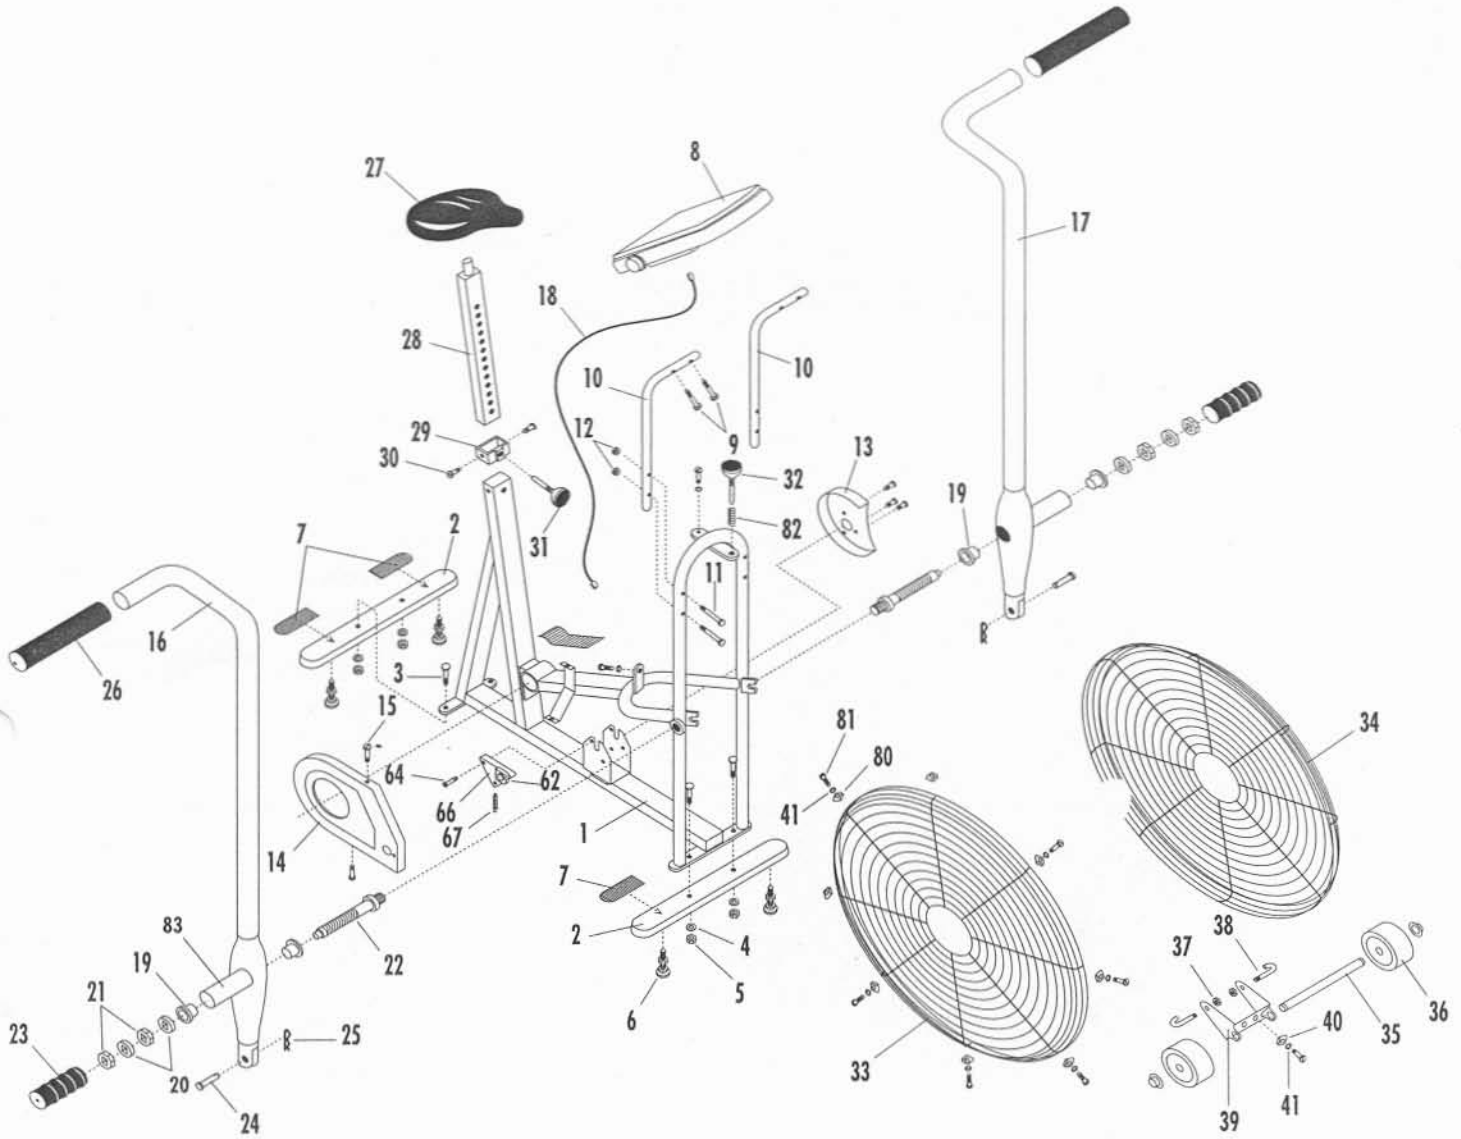

AIRDYNE PRO/COMP (BIG FAN)

Schwinn Air Systems

REPAIR PARTS
21

Airdyne Pro/Comp